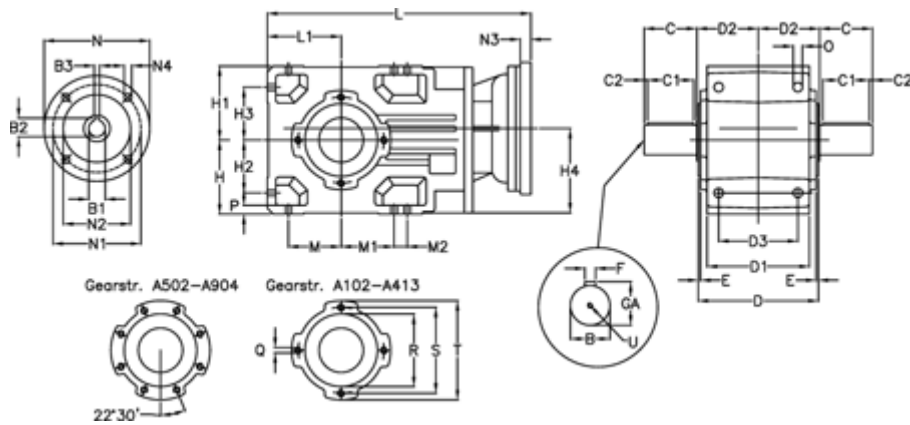

Article number: 29600238092220
 Description: Bevel helical gearbox
 A203UD-380,9-P63B5

Measures

B = 30	D1 = 110	H1 = 80	M2 = 0	Q = M8x15
B1 = 11	D2 = 73	H2 = 60.0	N = 140	R = 95
B2 = 12.8	D3 = 90	H3 = 60.0	N1 = 115	S = 115
B3 = 4	Description = A203UD-xx-P63 B5	H4 = 93.0	N2 = 95	T = 140
C = 60	E = 3.0	L = 361.5	N3 = 0	U = M10x22
C1 = 50	F = 10	L1 = 80	N4 = M8x19	
C2 = 5.0	GA = 33.0	M = 60.0	O = 9.5	
D = 136	H = 80	M1 = 60.0	P = 9	